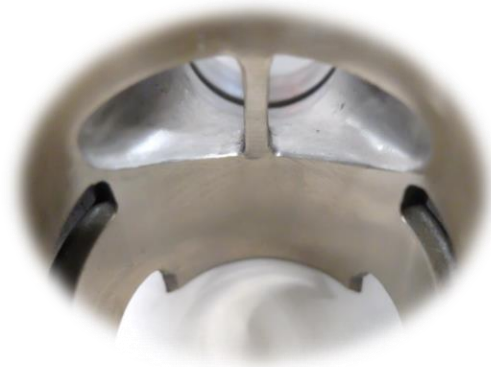

**MAXI KIT Ø50 "TPR" R VERSION
LIMITED EDITION FOR AM6**

REF. 9924240R

APPLICATIONS:

All Minarelli engines
series AM3-4-5-6

SPECIFICATIONS:

- Manual processing exhaust port and transfer ducts
- Diagram optimization
- Reprofilng with artisan care dedicated to geometry, finish and surface roughness.
- Increased maximum power and maximum engine rpm.

SPECIFICATIONS:

- Entirely machined from billet.
- Anticorodal 6082 alloy material.
- Anodic anticorrosive oxidation treatment.
- Quick assembly/disassembly.
- Oil sealing by couple of O-rings.

Availability: AVAILABLE