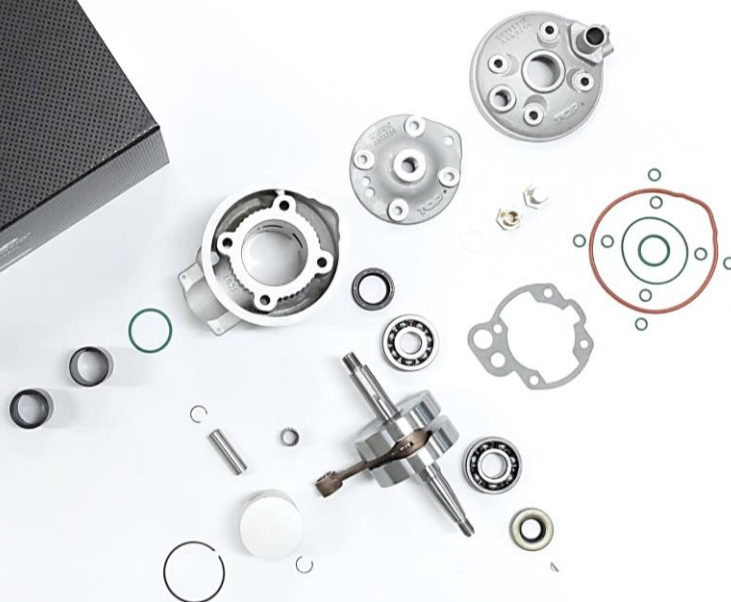

**MAXI KIT Ø50 "TPR" R VERSION
LIMITED EDITION FOR AM6**

REF. 9924240R

APPLICATIONS:

All Minarelli engines
series AM3-4-5-6

SPECIFICATIONS:

- Manual processing exhaust port and transfer ducts
- Diagram optimization
- Reprofilng with artisan care dedicated to geometry, finish and surface roughness.
- Increased maximum power and maximum engine rpm.

Availability: AVAILABLE

Price list: € 699 + VAT

**Black kick starter fastening set for
Crankcase cover AM engine and TPR Factory**

**TPR
FACTORY**

REF. 9937850N

APPLICATIONS:

All Minarelli engines
series AM3-4-5-6 Kick Starter version

SPECIFICATIONS:

- Entirely machined from billet.
- Anticorodal 6082 alloy material.
- Anodic anticorrosive oxidation treatment.
- Quick assembly/disassembly.
- Oil sealing by couple of O-rings.

Availability: AVAILABLE

Price list: € 14,66 + VAT

DRIVE BELT YAMAHA X-MAX 300cc

REF. 9937760

APPLICATIONS:

Yamaha X-MAX 300cc, TRICITY 300cc

Ref. OEM

B5XE76410000

B74E76410000